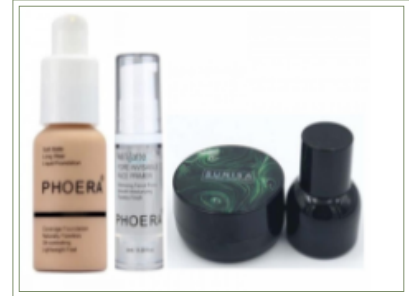

# COMBOS

**LIQUID FOUNDATION &  
PRIMER COMBO**

**R239**

**LIQUID FOUNDATION AND  
SCULPT & HIGHLIGHT FACE  
COMBO**

**R259**

**LIQUID FOUNDATION,  
MAKEUP PRIMER & CC  
CREAM COMBO**

**6ml R239  
18ml R350**