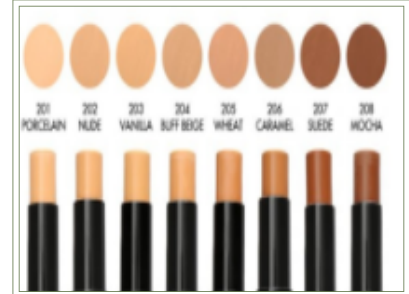

MATTE & SHIMMER MAKEUP SKINSTICK

Buff Beige. Caramel. Crystal. Mocha. Nude. Porcelain. Royal. Suede. Sunkiss. Trophy. Vanilla. Wheat.

R145