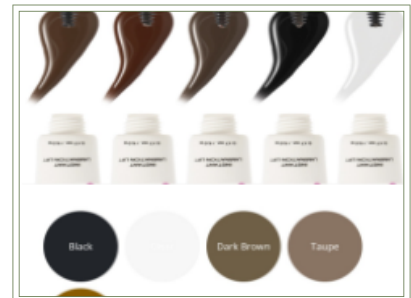

### WATERPROOF BROW GEL

*Blonde. Taupe. Soft Brown. Auburn. Dark Brown. Jet Black.*

**R119**

### TRIPLE BROW PEN

*Blonde. Brunette. Black Brown. Black.*

**R85**

### ULTRA SLIM BROW PENCIL

*Black. Dark Brown. Dark Brunette. Soft Brown. Taupe.*

**R75**

### PHOERA BROW GLUE TINTED BROW STYLER

*Black. Clear. Dark Brown. Taupe. Medium Brown.*

**R99**