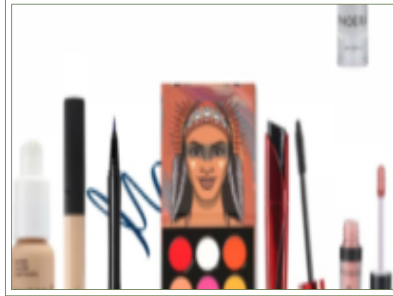

PHOERA EXCLUSIVE COMBO DEAL - SAVE 25 %

Phoera Soft Matte Full Coverage Liquid Foundation - R189.00
Phoera Waterproof Liquid Eyeliner - R79.00
Phoera Highly Pigmented Eyeshadow x9 Palette - R139.00
Phoera High Definition Mascara - R155.00
Phoera Long Lasting Velvet Matte Liquid lipstick - R89.00
Phoera foundation Creamy Liquid Concealer - R90.00

PLUS A FREE PRODUCT - Phoera Matte Makeup Primer 6ml worth R109.00

NOW ONLY R635.00 and get FREE SHIPPING
DISCOUNT VOUCHERS DO NOT APPLY TO THIS DEAL

R635