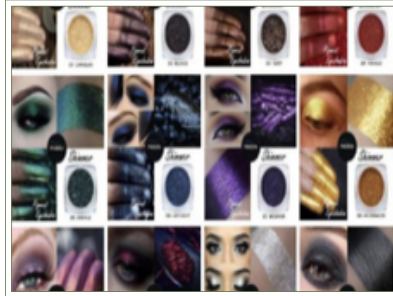

LOOSE PIGMENT EYESHADOW SINGLE

Archdragon. Beloved. Berserker. Burgundy. Carnelian. Emerald. Firehead. Haze. Lady Night. Silver. Split. Teddy.

R65