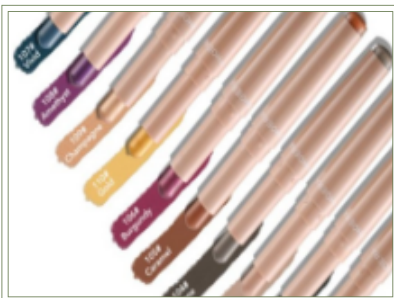

MULTI - USE EYE & LIP CRAYON GLITTER EYESHADOW

R89