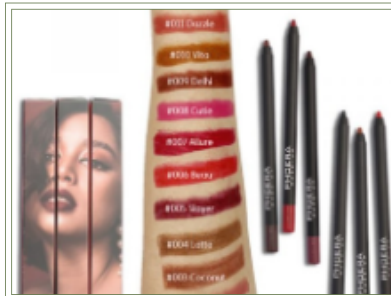

LIP LINER

Matte Lip Liner & Eyeliner Kit

R85