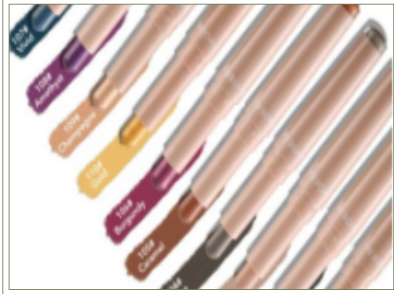

LIPS

LIP CRAYON

Multi-use Eye & Lip Crayon Glitter
Eyeshadow

R89